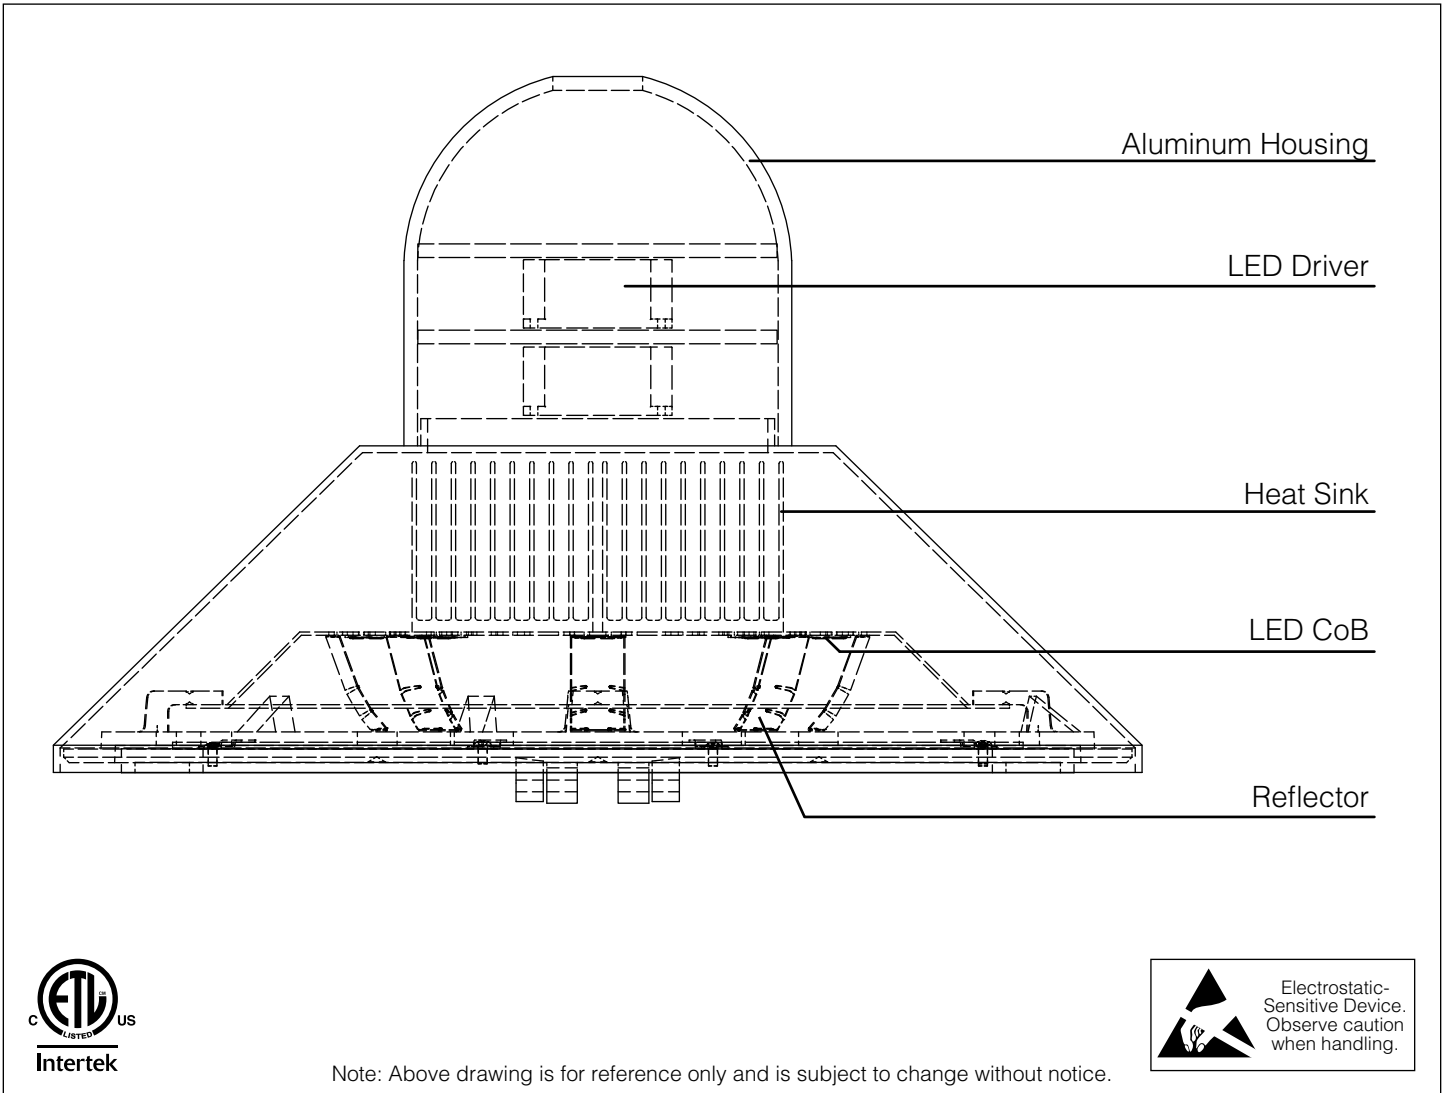

GC6020 LED SPECS

Note: Above drawing is for reference only and is subject to change without notice.

PART ID	FIXTURE WATTAGE	INITIAL LUMENS	LIGHT DISTRIBUTION	COLOR TEMP	DIMMABLE
40WLED-T3	42 W	4709	Type III	4000K	Yes
40WLED-T5	42 W	4709	Type V	4000K	Yes
60WLED-T3	52 W	6279	Type III	4000K	Yes
60WLED-T5	52 W	6279	Type V	4000K	Yes
80WLED-T3	84 W	9418	Type III	4000K	Yes
80WLED-T5	84 W	9418	Type V	4000K	Yes
120WLED-T3	126 W	14127	Type III	4000K	Yes
120WLED-T5	126 W	14127	Type V	4000K	Yes

Note: LED Available in 3000K and 5000K, contact factory for details.