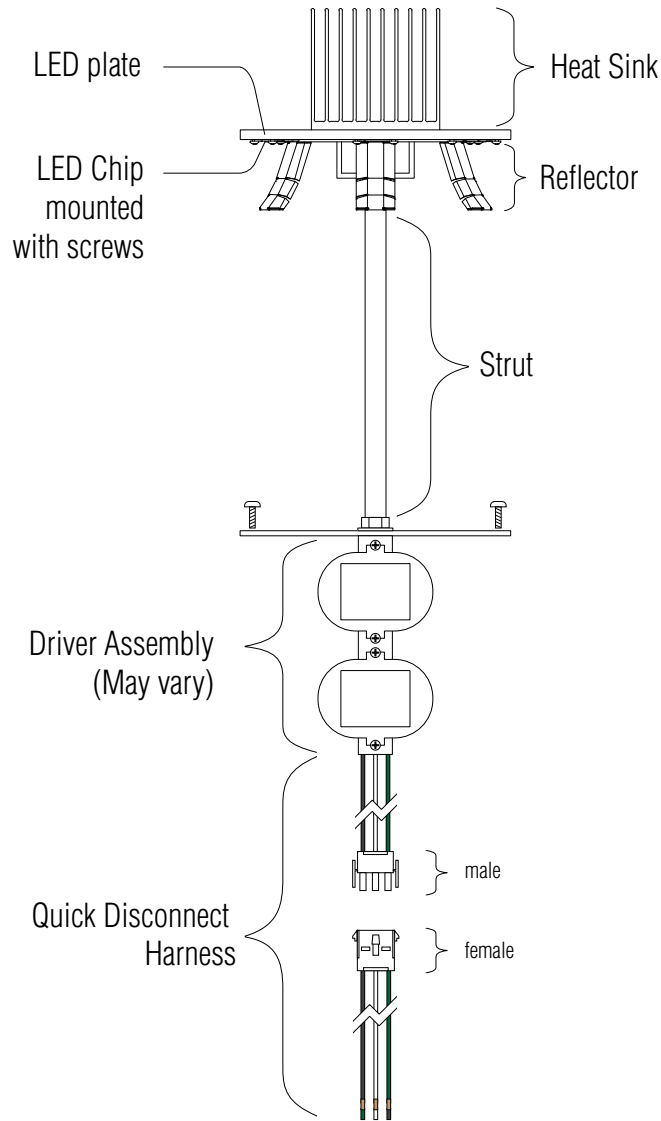

STEM MOUNT LED SPECS “stemLED”

Note: Above drawing is for reference only and is subject to change without notice.

PART ID	FIXTURE WATTAGE	INITIAL LUMENS	LIGHT DISTRIBUTION	COLOR TEMP	DIMMABLE
40WLED-T3	42 W	5050	Type III	4000K	Yes
40WLED-T5	42 W	5050	Type V	4000K	Yes
60WLED-T3	52 W	6794	Type III	4000K	Yes
60WLED-T5	52 W	6794	Type V	4000K	Yes
80WLED-T3	84 W	9838	Type III	4000K	Yes
80WLED-T5	84 W	9838	Type V	4000K	Yes

Note: LED Available in 3000K and 5000K, contact factory for details.