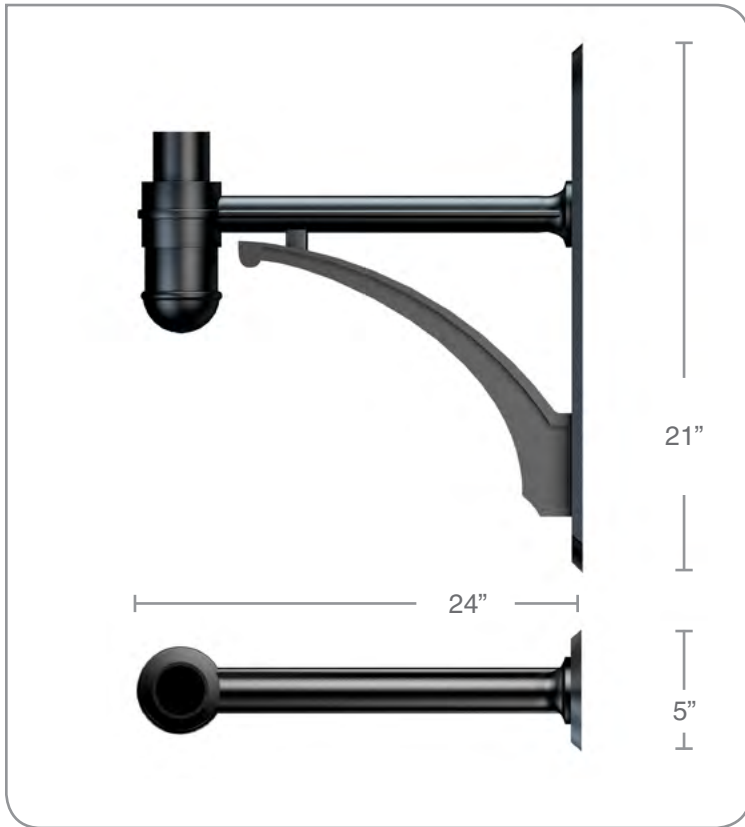

Wall Mount: The Wall Mounts are made of Cast Aluminum to be lightweight yet strong. They are available with a 3" OD Tenon and come in various styles and size options.

Custom Wall Mount: Custom Fabricated Wall Mounts are available. Contact Factory for Details.