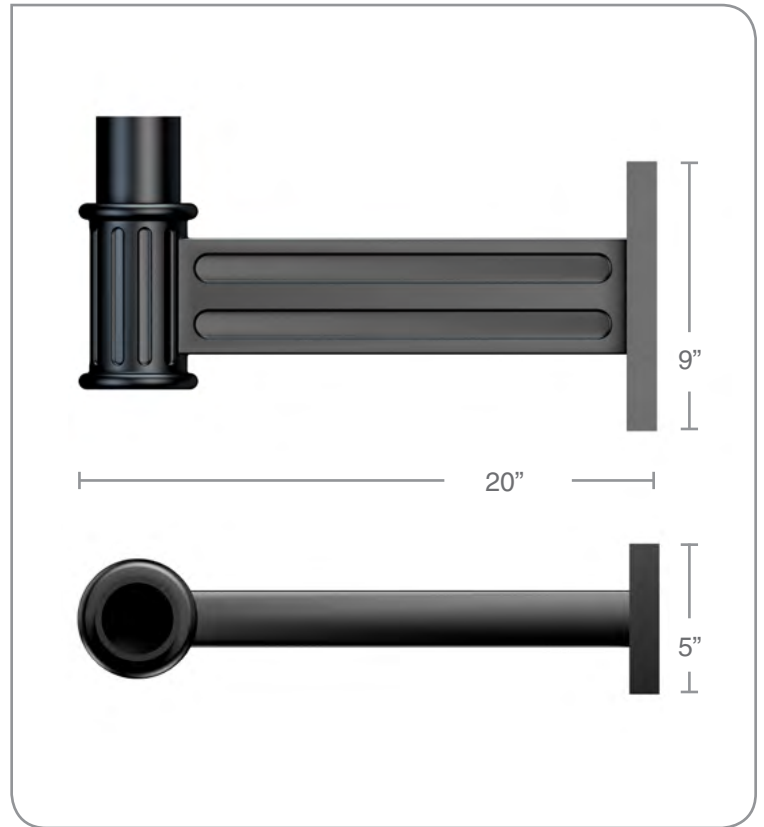

Wall Mount: The Wall Mounts are made of Cast Aluminum to be lightweight yet strong. They are available with a 3" OD Tenon and come in various styles and size options.

Custom Wall Mount: Custom Fabricated Wall Mounts are available. Contact Factory for Details.

WM03