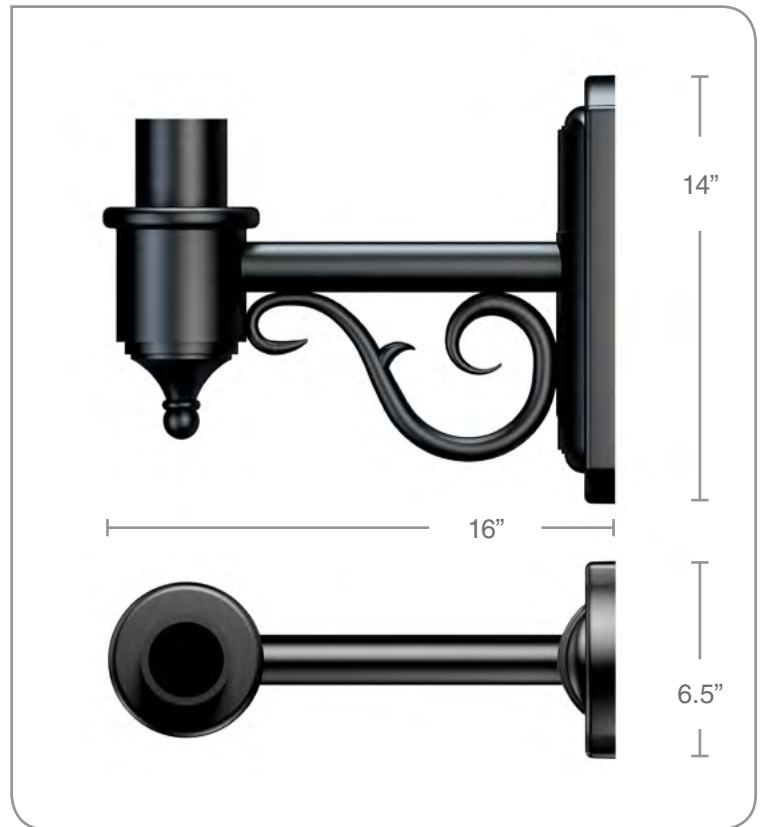

Wall Mount: The Wall Mounts are made of Cast Aluminum to be lightweight yet strong. They are available with a 3" OD Tenon and come in various styles and size options.

Custom Wall Mount: Custom Fabricated Wall Mounts are available. Contact Factory for Details.

WM01

WM03

WM06

WM09